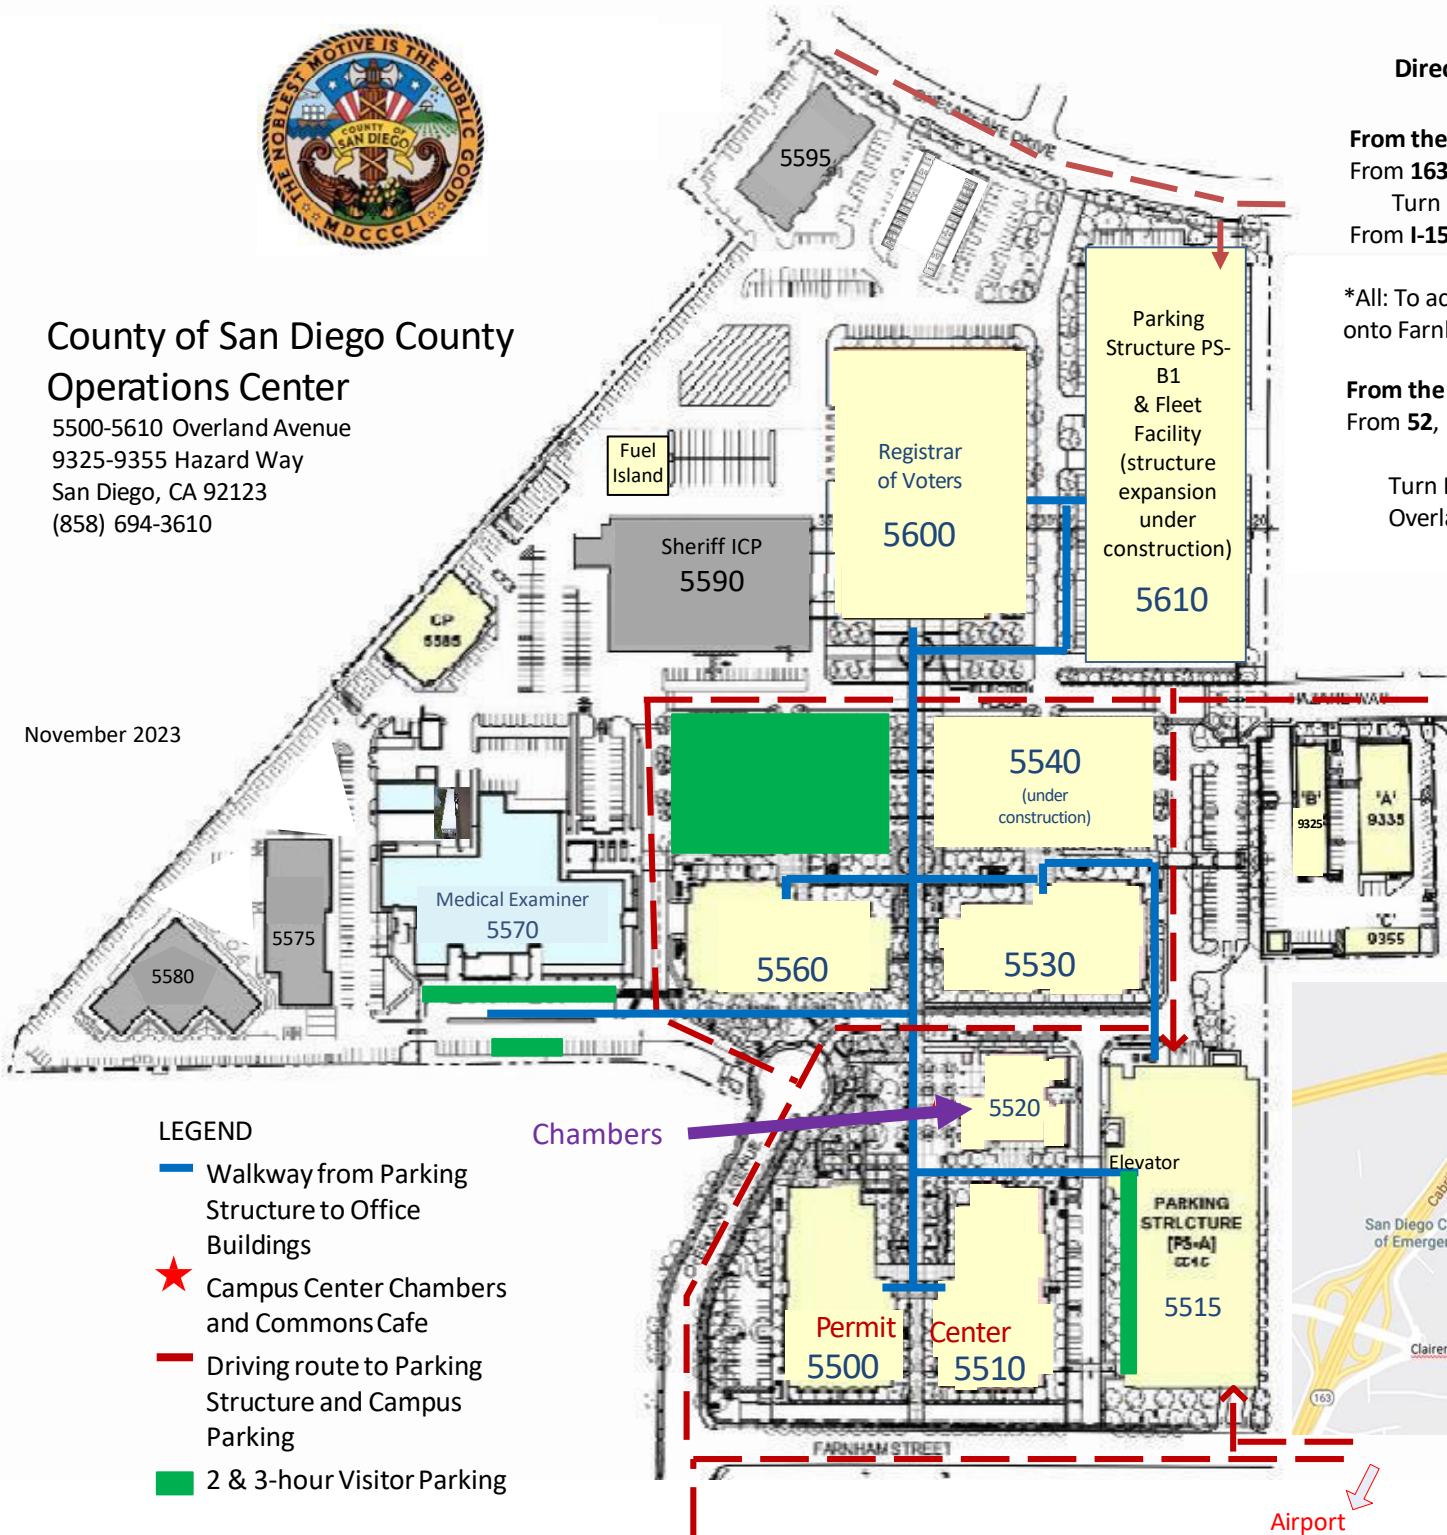

## Directions to the County Operations Center

### From the North or South (Airport)

From **163**, exit onto Clairemont Mesa Blvd. Eastbound  
Turn Left (North) onto Overland Avenue  
From **I-15**, exit onto Clairemont Mesa Blvd. Westbound

\*All: To access Parking Structure from Overland turn right onto Farnham Street. Parking Structure is on the left.

### From the East or West

From **52**, exit onto Ruffin Road Southbound

Turn Right into Parking Structure or proceed to Overland

### LEGEND

- Walkway from Parking Structure to Office Buildings
- Chambers
- ★ Campus Center Chambers and Commons Cafe
- - - Driving route to Parking Structure and Campus Parking
- 2 & 3-hour Visitor Parking