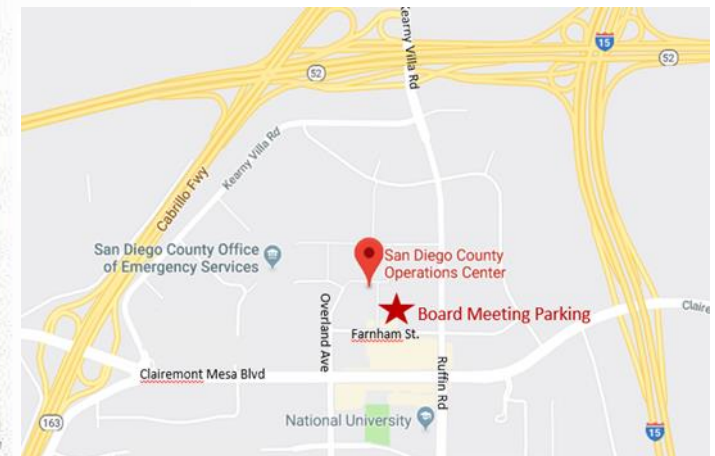

### From the North or South (Airport)

From **163**, exit onto Clairemont Mesa Blvd. Eastbound  
Turn Left (North) onto Overland Avenue  
From **I-15**, exit onto Clairemont Mesa Blvd. Westbound

\*All: To access Parking Structure from Overland turn right onto Farnham Street. Parking Structure is on the left.

### From the East or West

From **52**, exit onto Ruffin Road Southbound

Turn Right into Parking Structure or proceed to Overland

### LEGEND

- Walkway from Parking Structure to Office Buildings
- Chambers
- ★ Campus Center Chambers and Commons Cafe
- - - Driving route to Parking Structure and Campus Parking
- 2 & 3-hour Visitor Parking